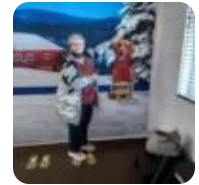

Davis-Struempff Funeral Home & Crematory shared a photo to the **LifeTributes** album.

February 16 at 5:07 PM